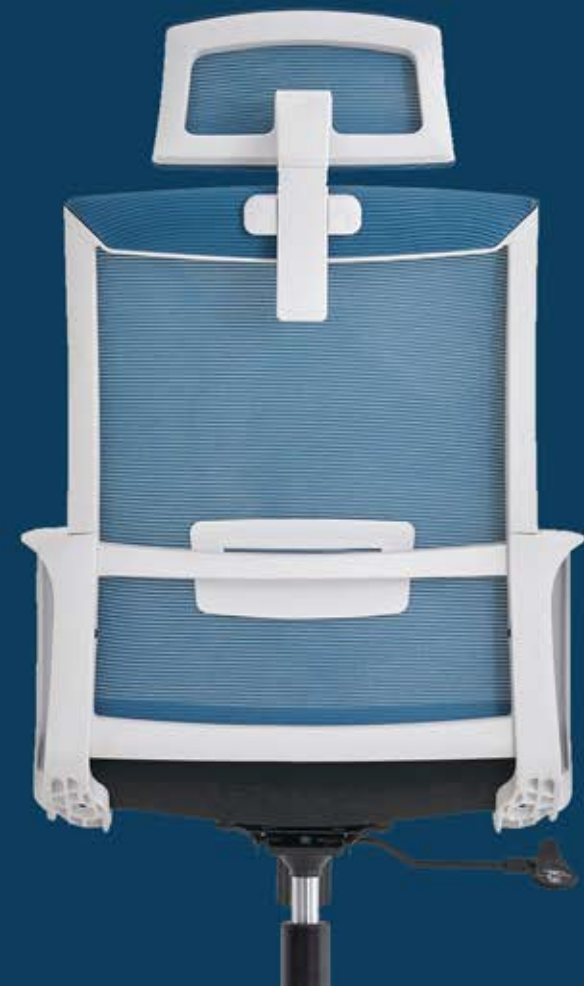

Breathable nylon mesh backrest, adjustable headrest, synchronised mechanism molded cushioned seats

HENRY HB

RIO HB

X MESH

Fine and abundant material, fashionable and harmonious color and fluent appearance all emanate elegant and quiet particularity